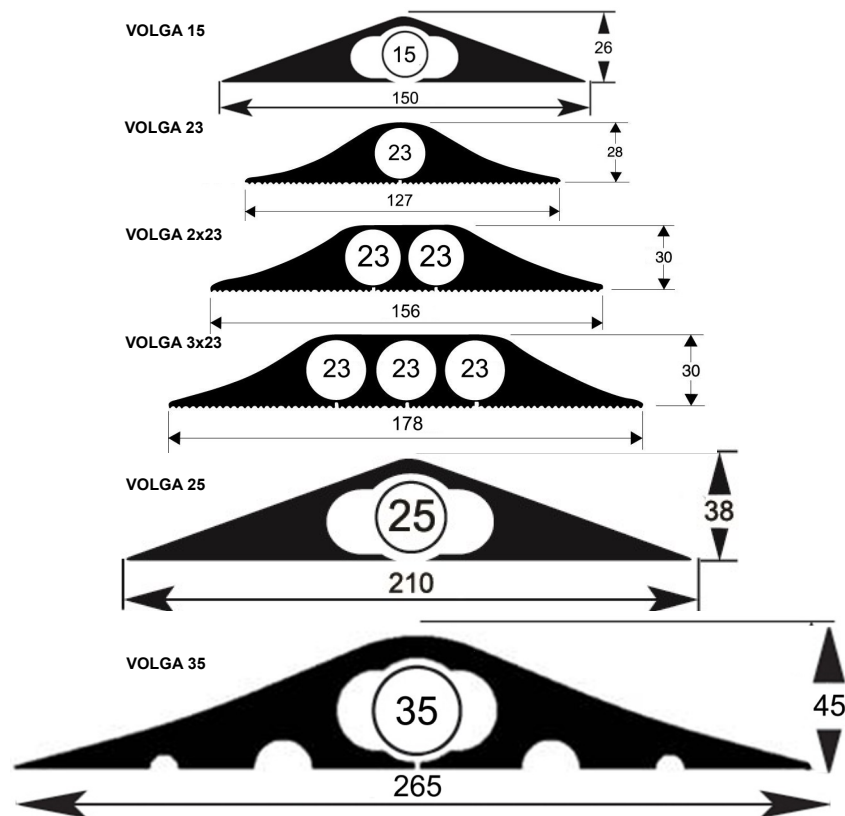

Flexible cable protectors (in rolls)

- For heavy-duty vehicles' crossing (Temporary or less-intensive use)
- In black elastomer
- Snapped at the base : to insert the cable, you just need to split easily the sides
- Lightweight and space-saving to store
- 6 models to choose according to the amount and diameter of cables to protect

Model	Max. capacity	Weight per meter	Width	Height	Length	Code
VOLGA 15	1 cable Ø15 mm or 2 cables Ø12 mm	1,5 kg	144 mm	25 mm	2.50 m	PCV15A250
					5 m	PCV15A500
VOLGA 23	1 cable Ø23 mm	4,4 kg	127 mm	28 mm	2.50 m	PCV23A250
					5 m	PCV23A500
VOLGA 2x23	2 cables Ø23 mm	4,4 kg	156 mm	30 mm	2.50 m	PCV23B250
					5 m	PCV23B500
VOLGA 3x23	3 cables Ø23 mm	5,6 kg	175 mm	30 mm	2.50 m	PCV23C250
					5 m	PCV23C500
VOLGA 25	1 cable Ø25 mm or 2 cables Ø19 mm	4,2 kg	210 mm	35 mm	2.50 m	PCV25A250
					5 m	PCV25A500
VOLGA 35	1 cable Ø35 mm or 2 cables Ø27 mm	9,2 kg	265 mm	45 mm	2,50 m	PCV35A250