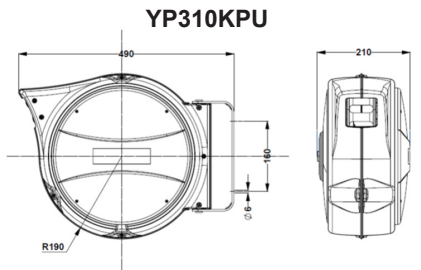

1,50 meter incoming hose

Technopolymer casing

Swivelling bracket

Removable ratchet

In case of vertical use (reel on the ceiling), free on demand mandatory option, to transform the swivelling bracket into a fixed bracket (code **ERXVA3P3**)

YP308KPU

YP310KPU

YP312KPU

Length	Interior hose Ø	ATEX	Hose type	Max pressure	End hose fitting	Dimensions	Weight	Model	Code
10 meters	8 mm / 5/16"	No	Blue KPU	15 bar	1/4" M BSP	H290 x I380 x P160 mm	3,35 kg	YP308KPU	Y-10-5/16-20-YP308KPU
16 meters	10 mm / 3/8"	No			3/8" M BSP	H380 x I490 x P210 mm	6,30 kg	YP310KPU	Y-16-3/8-20-YP310KPU
	12,5 mm / 1/2"	Yes			1/2" M BSP	H460 x I565 x P235 mm	8,70 kg	YP312KPU	YATX-16-1/2-20-YP312KPU