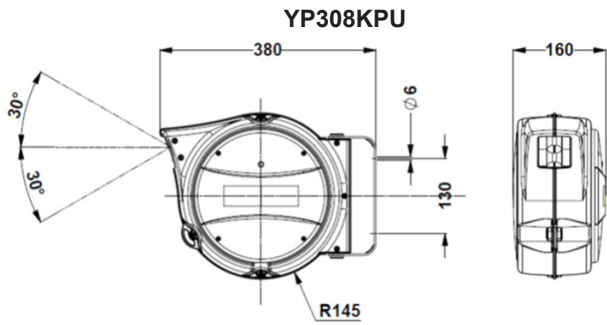

1,50 meter incoming hose

Technopolymer casing

Swivelling bracket

Removable ratchet

In case of vertical use (reel on the ceiling), free on demand mandatory option, to transform the swivelling bracket into a fixed bracket (code **ERXVA3P3**)

YP308KPU

YP310KPU

YP312KPU

Length	Interior hose Ø	ATEX	Hose type	Max pressure	End hose fitting	Dimensions	Weight	Model	Code
10 meters	8 mm / 5/16"	No	Blue KPU	15 bar	1/4" M BSP	H290 x I380 x P160 mm	3,35 kg	YP308KPU	Y-10-5/16-20-YP308KPU
16 meters	10 mm / 3/8"	No			3/8" M BSP	H380 x I490 x P210 mm	6,30 kg	YP310KPU	Y-16-3/8-20-YP310KPU
	12,5 mm / 1/2"	Yes			1/2" M BSP	H460 x I565 x P235 mm	8,70 kg	YP312KPU	YATX-16-1/2-20-YP312KPU