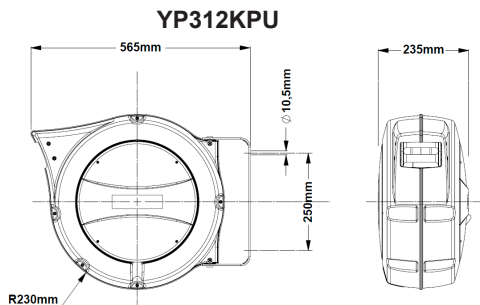

1,50 meter incoming hose

Technopolymer casing

Swivelling bracket

Removable ratchet

In case of vertical use (reel on the ceiling), free on demand mandatory option, to transform the swivelling bracket into a fixed bracket (code **ERXVA3P3**)

YP308KPU

YP310KPU

YP312KPU

Length	Interior hose Ø	ATEX	Hose type	Max pressure	End hose fitting	Dimensions	Weight	Model	Code
10 meters	8 mm / 5/16"	No	Blue KPU	15 bar	1/4" M BSP	H290 x I380 x P160 mm	3,35 kg	YP308KPU	Y-10-5/16-20-YP308KPU
16 meters	10 mm / 3/8"	No			3/8" M BSP	H380 x I490 x P210 mm	6,30 kg	YP310KPU	Y-16-3/8-20-YP310KPU
	12,5 mm / 1/2"	Yes			1/2" M BSP	H460 x I565 x P235 mm	8,70 kg	YP312KPU	YATX-16-1/2-20-YP312KPU